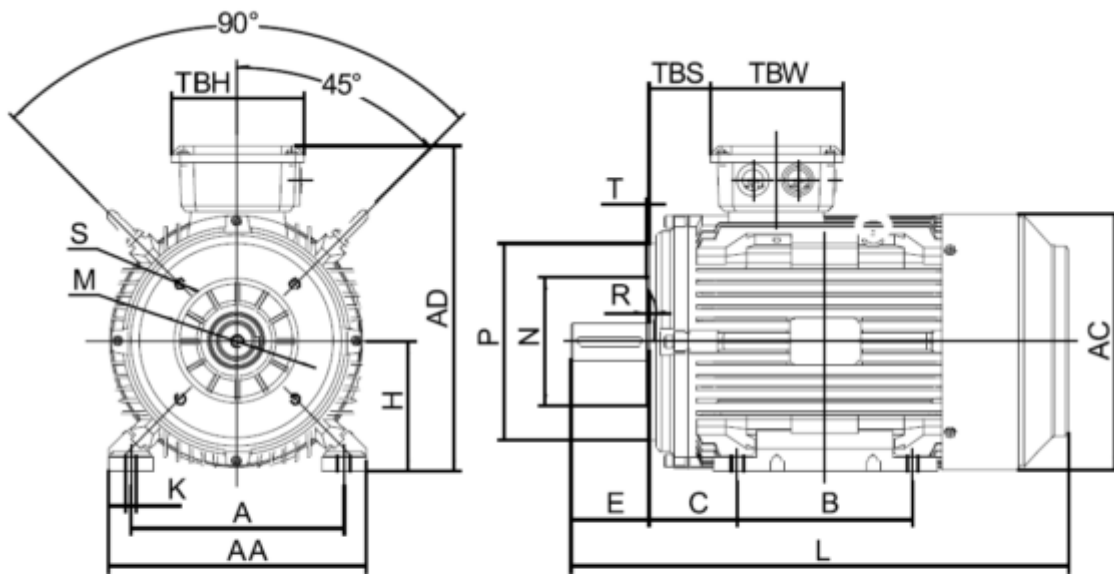

Data Sheet

Article number: 25030750042601

Description: Kleedrive T3C 250M2-4 75.0KW 1400 rpm
3x400/690V 50HZ IP55 B34 Eff=95%

Measures

A = 406	F = 18	P =
AA = 484	G = 53	R =
AC = Ø506	H = 250	S = -
AD = 616	HD = 366	T =
B = 349	K = Ø24	TBH = 260
C = 168	L = 915	TBS = 233
D = Ø60	M =	TBW = 218
E = 140	N =	