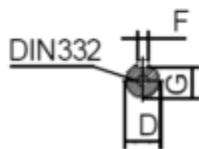

Data Sheet

Article number: 25030750042601

Description: Kleedrive T3C 250M2-4 75.0KW 1400 rpm
3x400/690V 50HZ IP55 B34 Eff=95%

Measures

A = 406	F = 18	P =
AA = 484	G = 53	R =
AC = Ø506	H = 250	S = -
AD = 616	HD = 366	T =
B = 349	K = Ø24	TBH = 260
C = 168	L = 915	TBS = 233
D = Ø60	M =	TBW = 218
E = 140	N =	